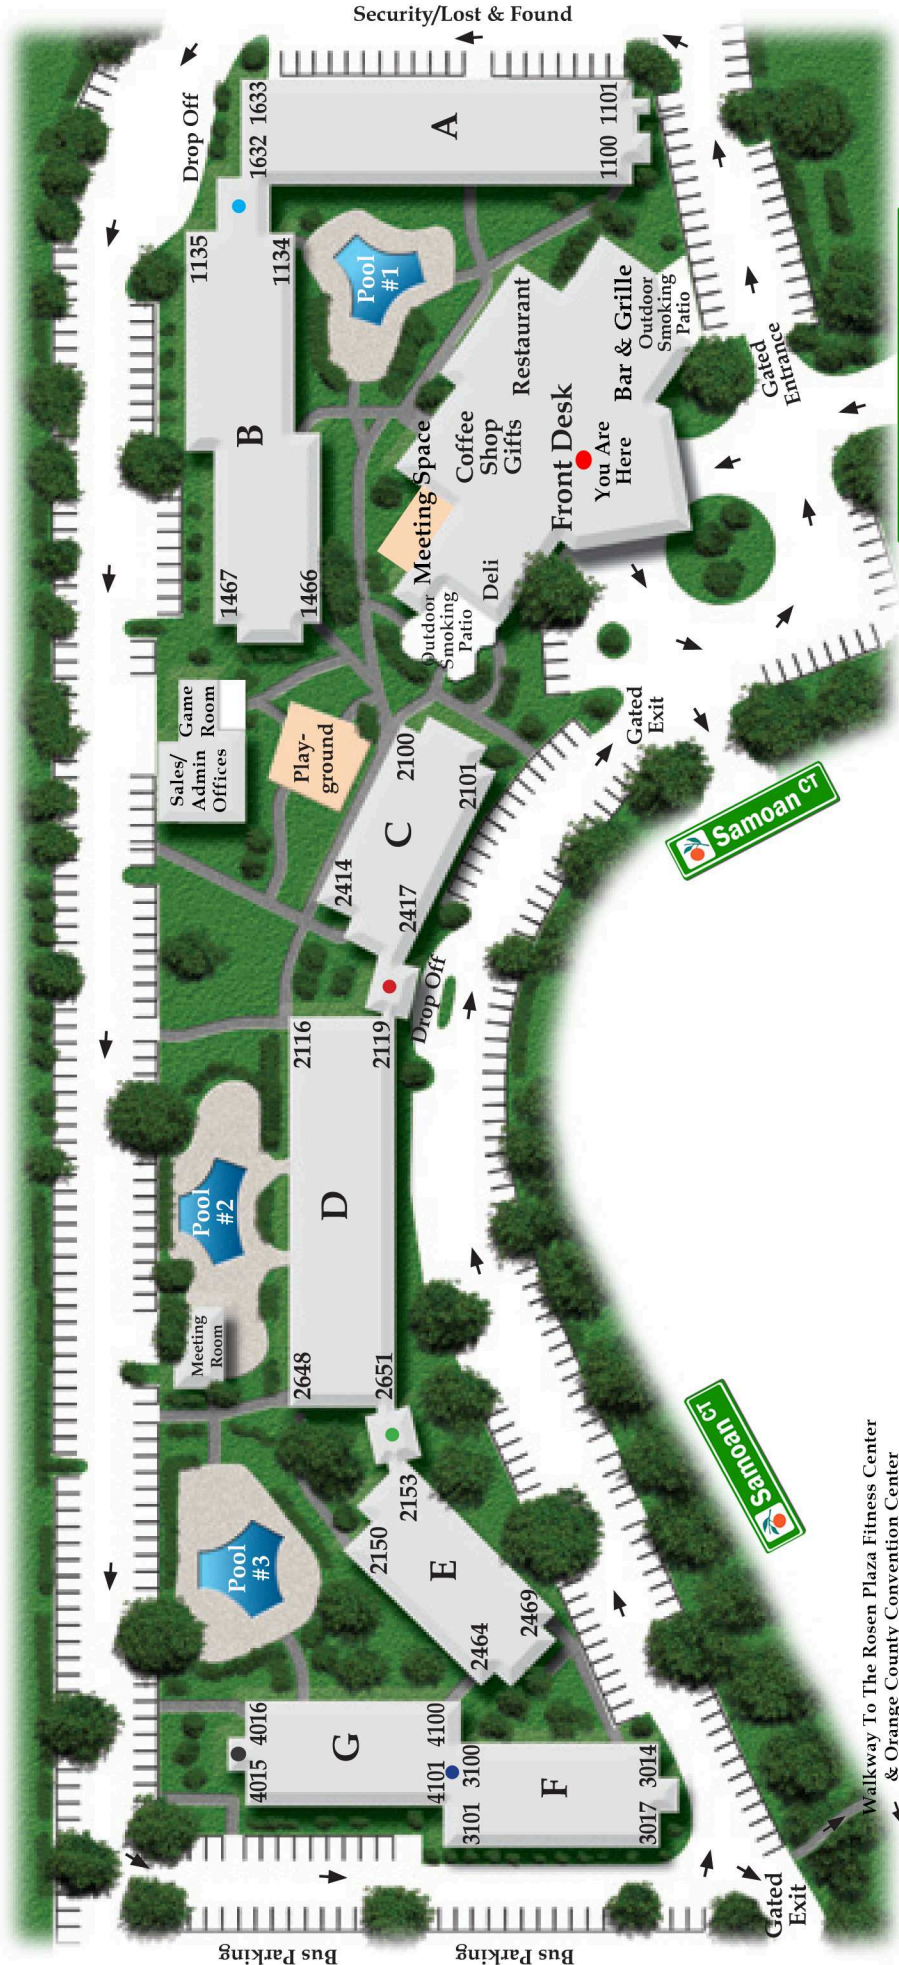

ROSEN INN

AT POINTE ORLANDO

9000 International Drive
Orlando, FL 32819
407-996-8585 - 800-999-8585
www.RosenInn9000.com

Room #: _____
 Building: _____
 Floor: _____

International DR

Samoan Ct

Samoan Ct

Walkway To The Rosen Plaza Fitness Center & Orange County Convention Center

- Elevator A/B: ● Ice; 2nd, 3rd, 5th floor. Laundry; 4th floor.
 - Elevator C/D: ● Ice; 2nd, 3rd, 5th floor. Laundry; 4th floor.
 - Elevator D/E: ● Ice; 3rd, 5th floor. Laundry; 4th floor.
 - Elevator F/G: ● Ice; 2nd, 4th, 6th, 8th, 10th floor. ● Laundry; 1st floor west end of G building. ● Pools 1 & 3 Seasonally Heated.
- For the comfort of our guests, please respect the SMOKE FREE areas around the hotel:
 All Guest Rooms, Pool 3, Playground, Game Room, Game Room Patio & 15 feet from the Main Lobby Entrances.